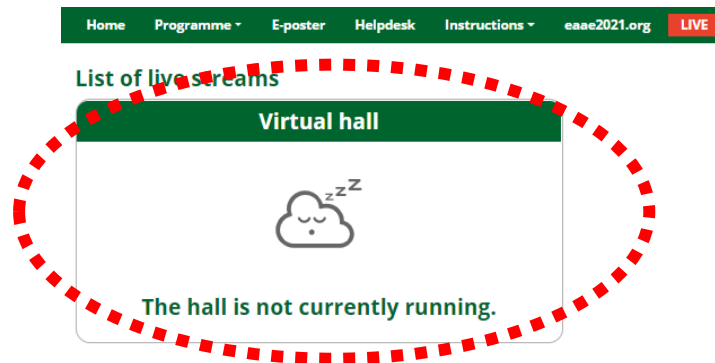

XVI EAAE Congress

Raising the Impact of Agricultural Economics:
Multidisciplinarity, Stakeholders Engagement
and Novel Approaches

20-23 July, 2021 | Prague, Czech Republic